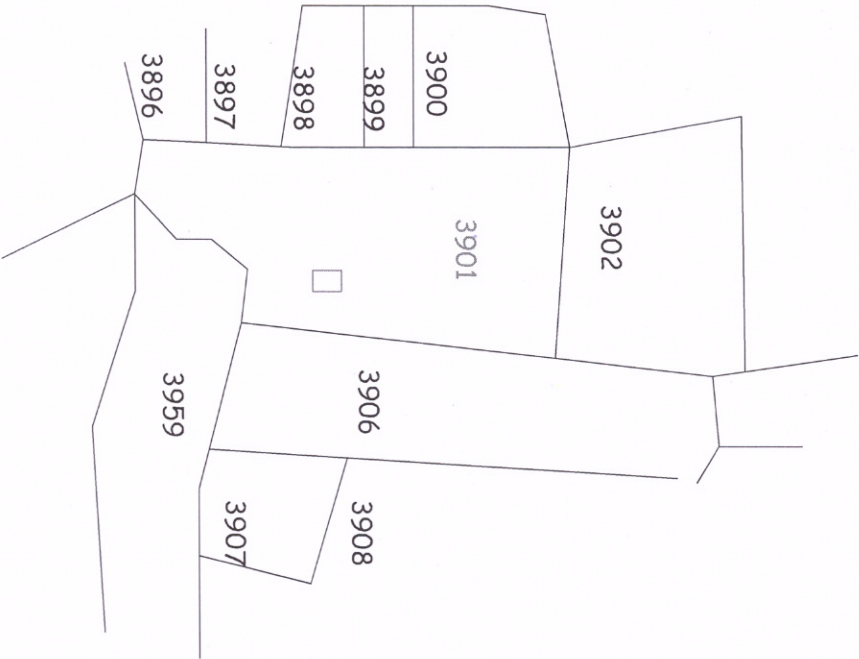

Kaw Pratej Sial
Ar. Ram Pratap Singh
B. Arch. M. COA
COA :- CA/09/146576
MADA : MADAJRC/10024/2019

KEY PLAN

SCALE:- 1"=330'0"

Rajivanti Devi