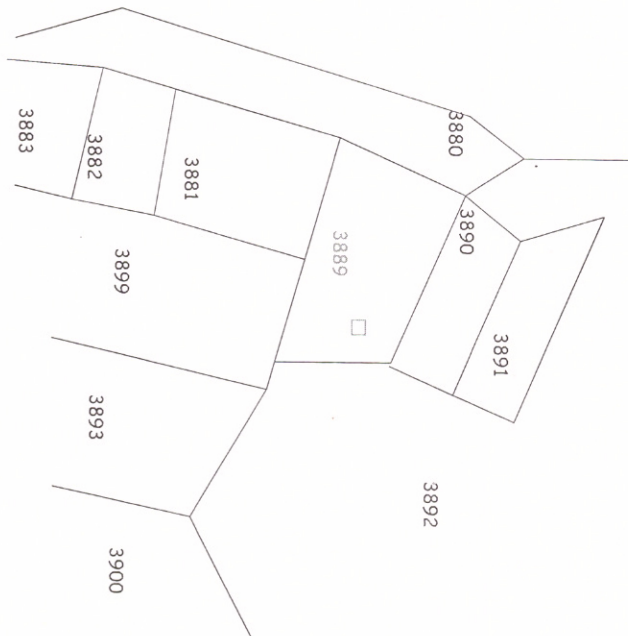

Sanjay Kumar Das

Kam Pratyap Singh
Ar. Kam Pratyap Singh
B. Arch. M.COA
COA :- CA/09/46576
MADA : MADNARCI/0024/2019

KEY PLAN

SCALE:- 1"=330'0"