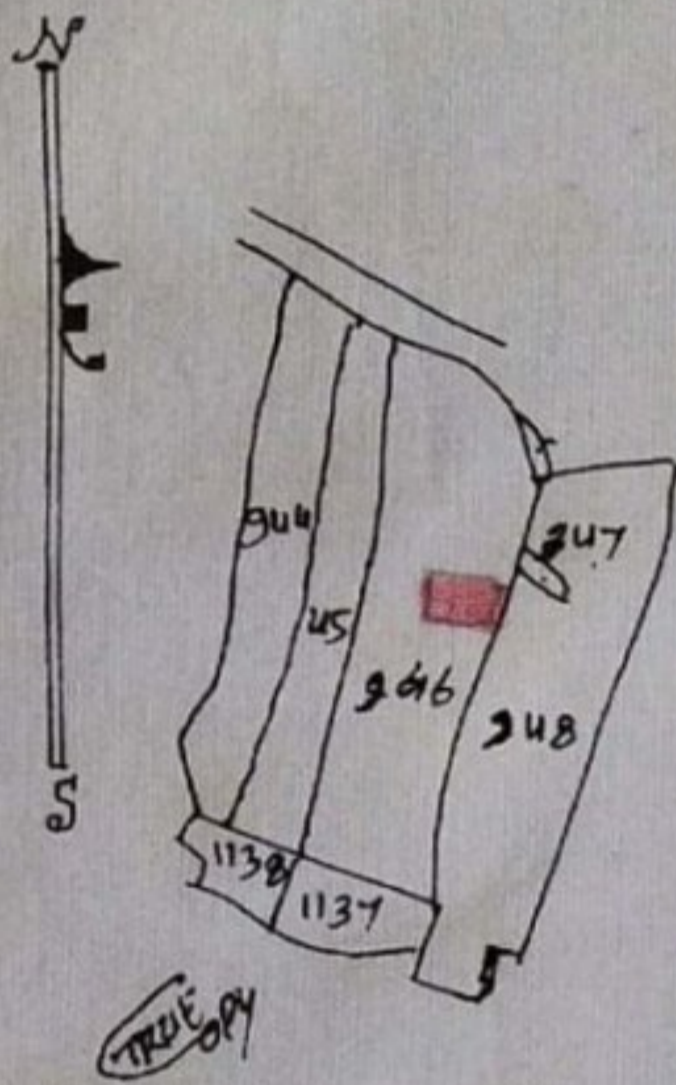

Seller:- Smt. Suruchi Pandey, w/o late Rajmani Pandey. of Jharia
Mines Board Jharia. P.S. Jharia. Dist. Dhanbad.

Purchaser:- Rani Kumari, w/o Sri Rajiv Kumar. of Dugda. P.S.
Dugda. Dist. Bokaro.

Schedule:- mouza Pandderpala No. 4. P.S. Bank More, under New
Khata No. 667. old Khata No. 70. New Plot No. 1790/335, old
Plot No. 946. Area 3 (three) Kathas or 4.95-Decimals.
of Land. Shown in colour Red

Boundary:- North:- Anil Ram.
South:- Manorama Devi
East:- Plot No. 948.
West:- 4+6=10'-0"-wide Road.

10'-0" wide Rasta 6+4=10'

Suruchi Kumari
26/6/19

Rani Kumari
(रानी कुमारी)
26/6/19