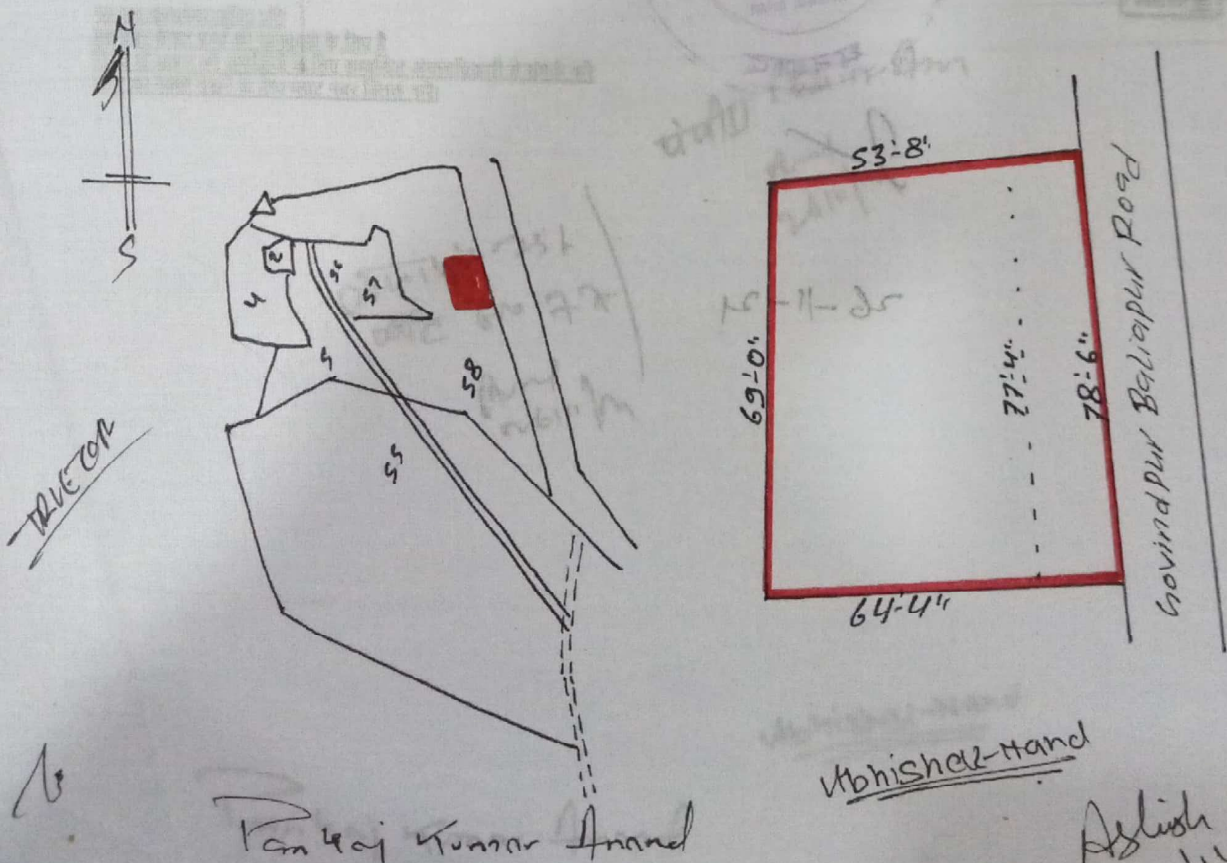

Sri Abhishek Nand s/o Sri Kumar Krishna Nand of
Karmaland, P.S: Govindpur, Dist: Dhanbad.

15) Sri Pankaj Kumar Anand s/o Late Anand Mishore
Prasad of Vikash Nagar, P.O: Jagjivan Nagar, P.S:
Saraidhela, Dist: Dhanbad (2) Sri Ashish Kumar
Gupta s/o Sri Bhagwan Gupta of Co-operative Colony
P.S: Saraidhela, Dist: Dhanbad

Schedule:- mouza: Karmaland no: 175, New Khata no: 251,
old Khata no: 2, New Plot no: 77, old plot no: 58
Area: 9.96 Dec

Boundary:- North: Part of Plot no: 58 (old)
South: Plot of Kumar Rajesh Nand
East: Govindpur Baliapur Road
West: Part of Plot no: 58 (old)

Shown in red

Abhishek Nand

Ashish Kumar Gupta
26/11/21