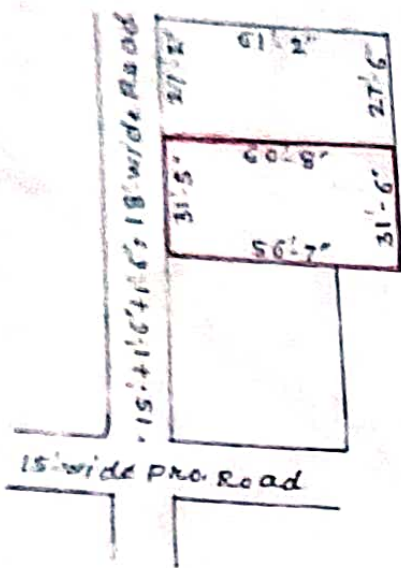

1. Manlesh Gope 2. Santosh Gope S/o Late Devital Gope 3.  
 Jagann Gope 4. Khagen Gope, S. Raju Gope S/O Narayan Gope of vill.  
 Sabal Pur No. K G Ashram, P.S. Govind Pur, Dist. Dhanbad,  
 Archana. Renu Devi w/o Shiv Prasan Prasad of Near Community  
 Center, Jamadova, Shastri Nagar Amlatann, Dhanbad, Bhoga,  
 Schedule of Land: Mouza- Sabal Pur No 126, P.S. Govind Pur Khata No. 50,  
 New Khata No. 157, Plot No. 560 (P) New Plot No. 660, Area

As Shown in Red Colour.

Boundary:-

North: Part of Plot No 560,  
 South: Plot No. 570  
 East: Plot No. 564, 569.  
 West:  $15' + 1'6" + 1'6" = 18'$  wide P.Ro. Road.

मन लीला जीप  
 सौतेल जीप 13/11/18  
 13/11/18  
 लज्जन जीप  
 वः सुधीर-पद्म मस्के  
 (कोवि जीप  
 वः सुधीर-पद्म मस्के  
 राजू जीप  
 वः सुधीर-पद्म मस्के  
 13/11/18

Scale: 16" = 1 mile

Traced By:  
*[Signature]*

सुधीर  
 मस्के  
 ) मस्के