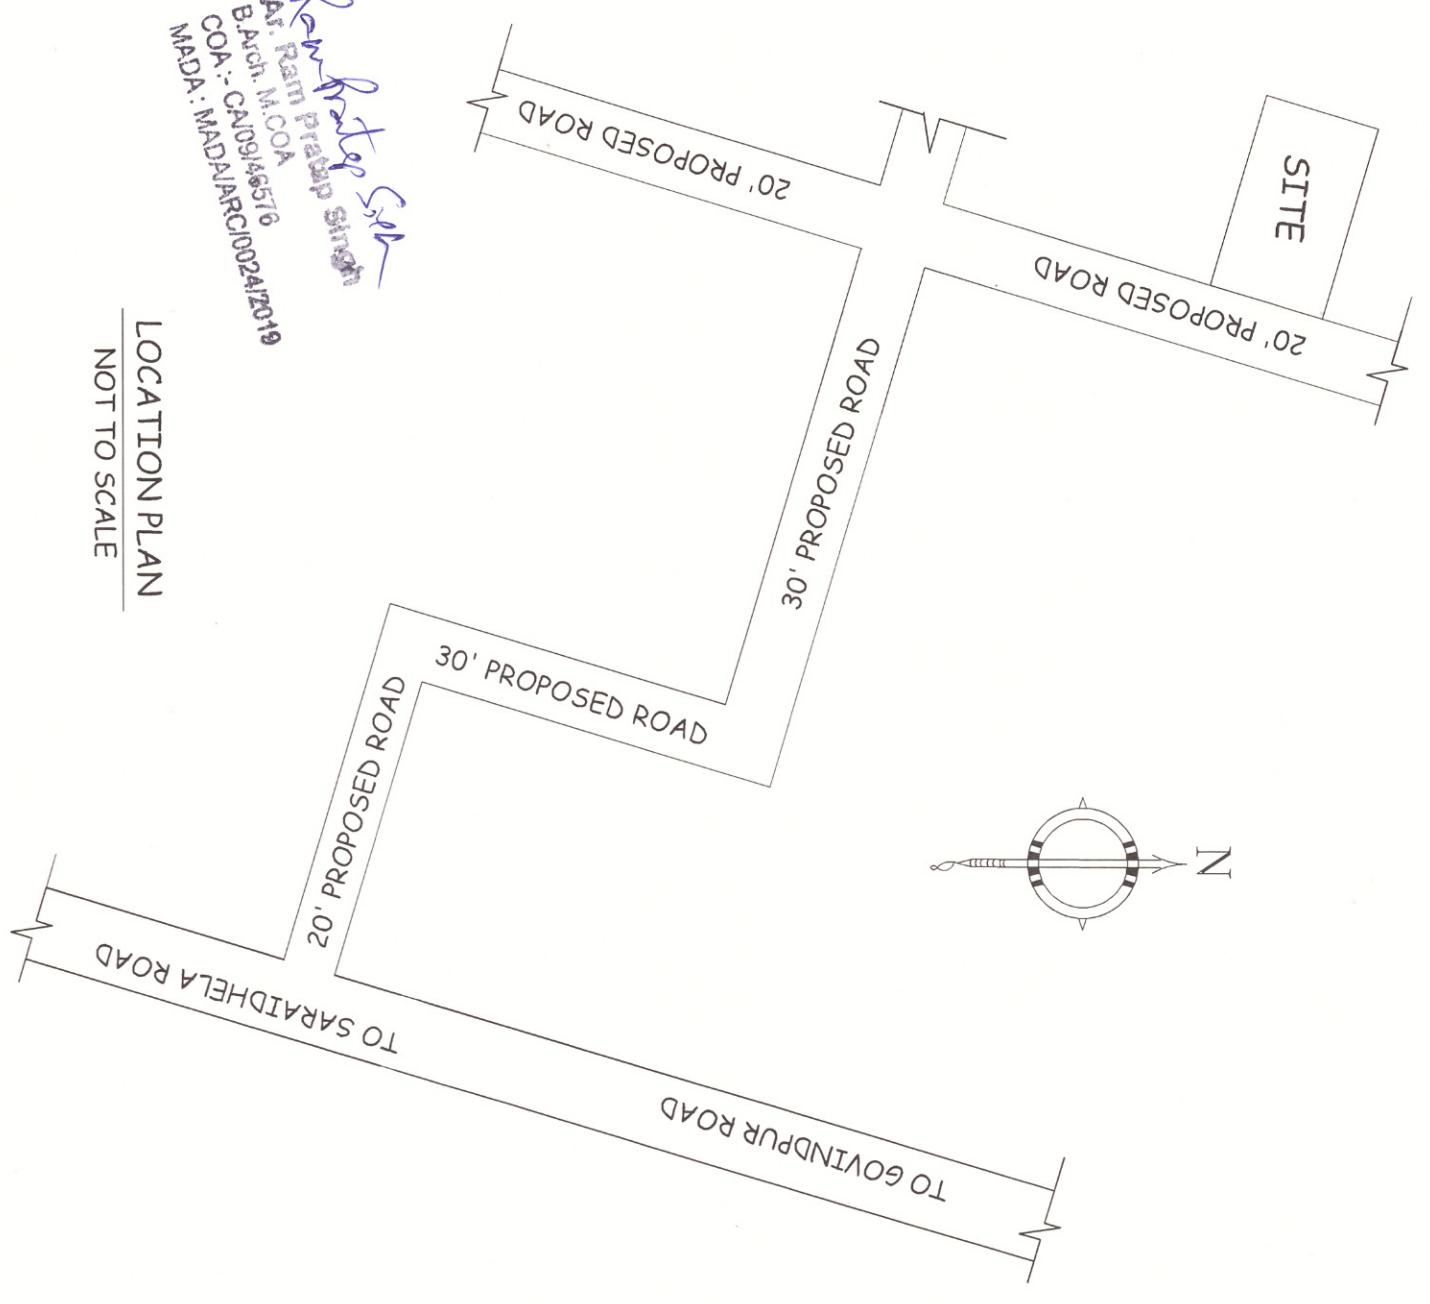

*Ram Pratap Singh*  
 At Ram Pratap Singh  
 B. Arch. M. COA  
 COA :- CA10914576  
 MADA : MADAIARCI002412019

*Yashvir Singh*  
*Pranav*

LOCATION PLAN  
 NOT TO SCALE