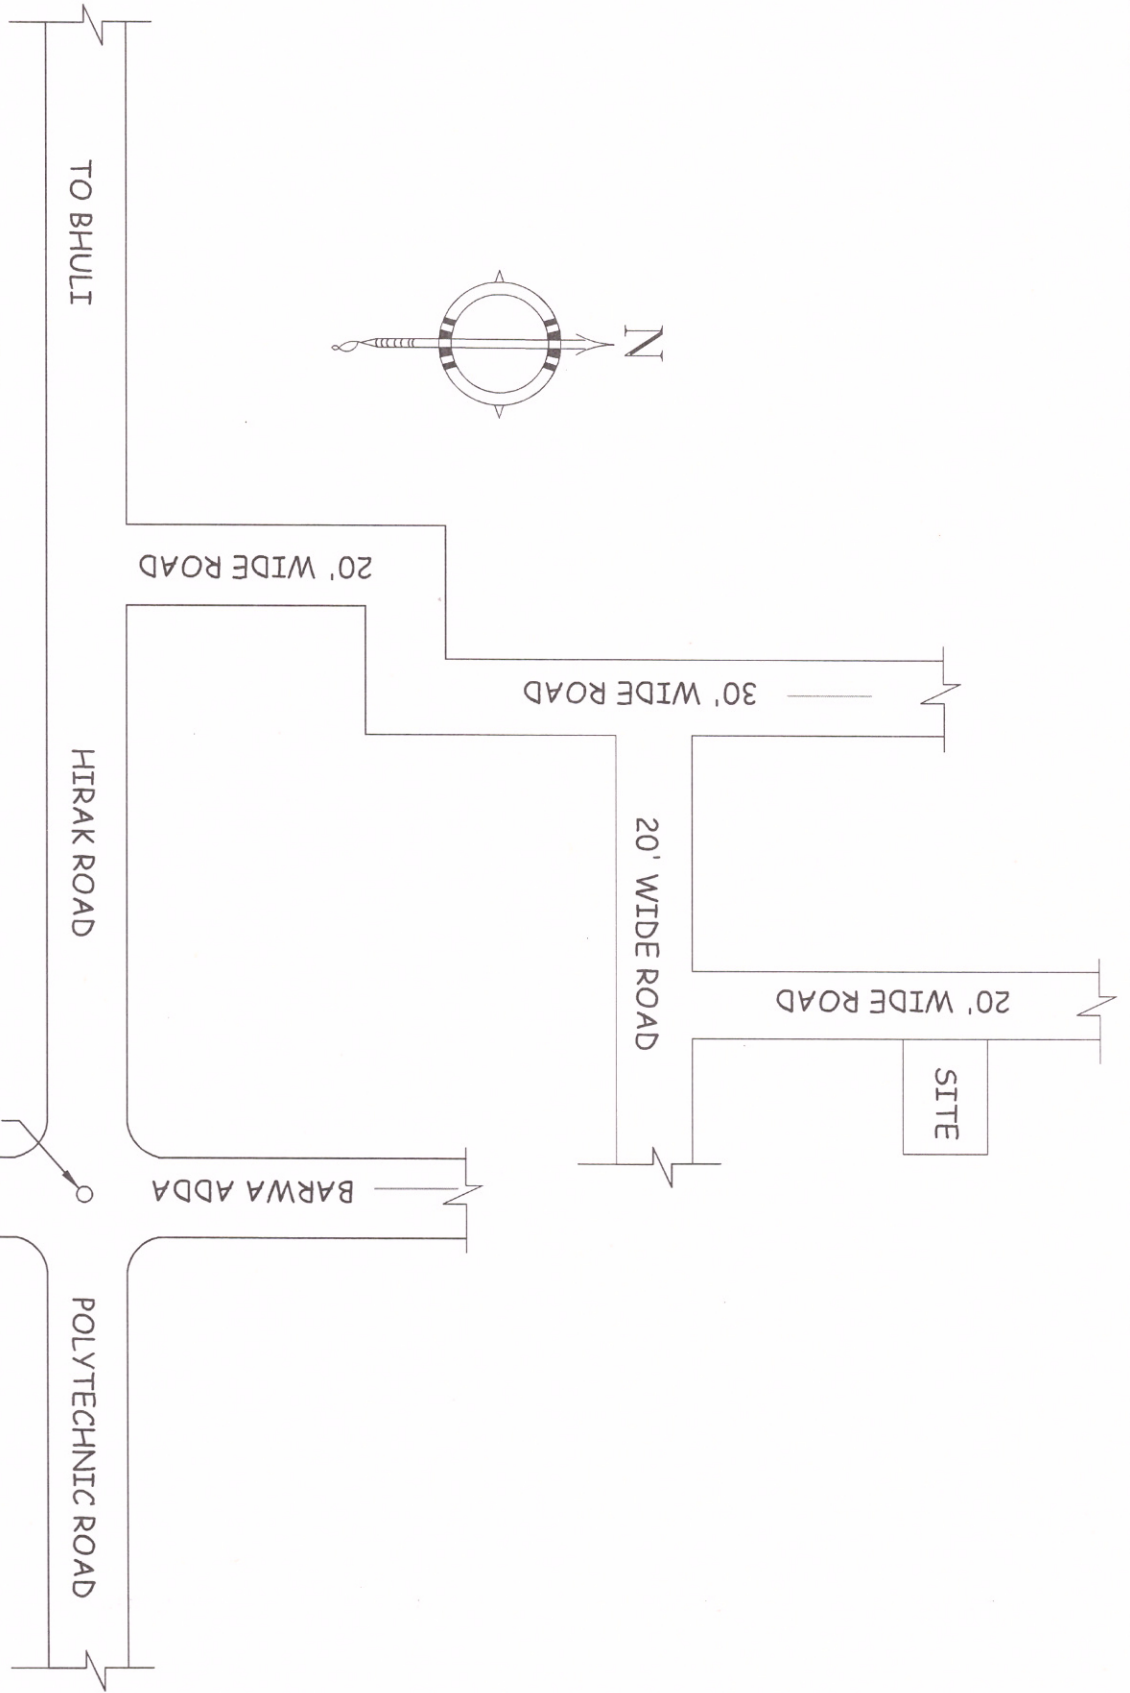

Handwritten signature in blue ink.

Handwritten signature in blue ink:
A: Ram Prasad Singh
B: Archt. M. COA
COA :: CA109146576
MRDA :: MPD/MR/C/0024/17019

LOCATION PLAN
NOT TO SCALE