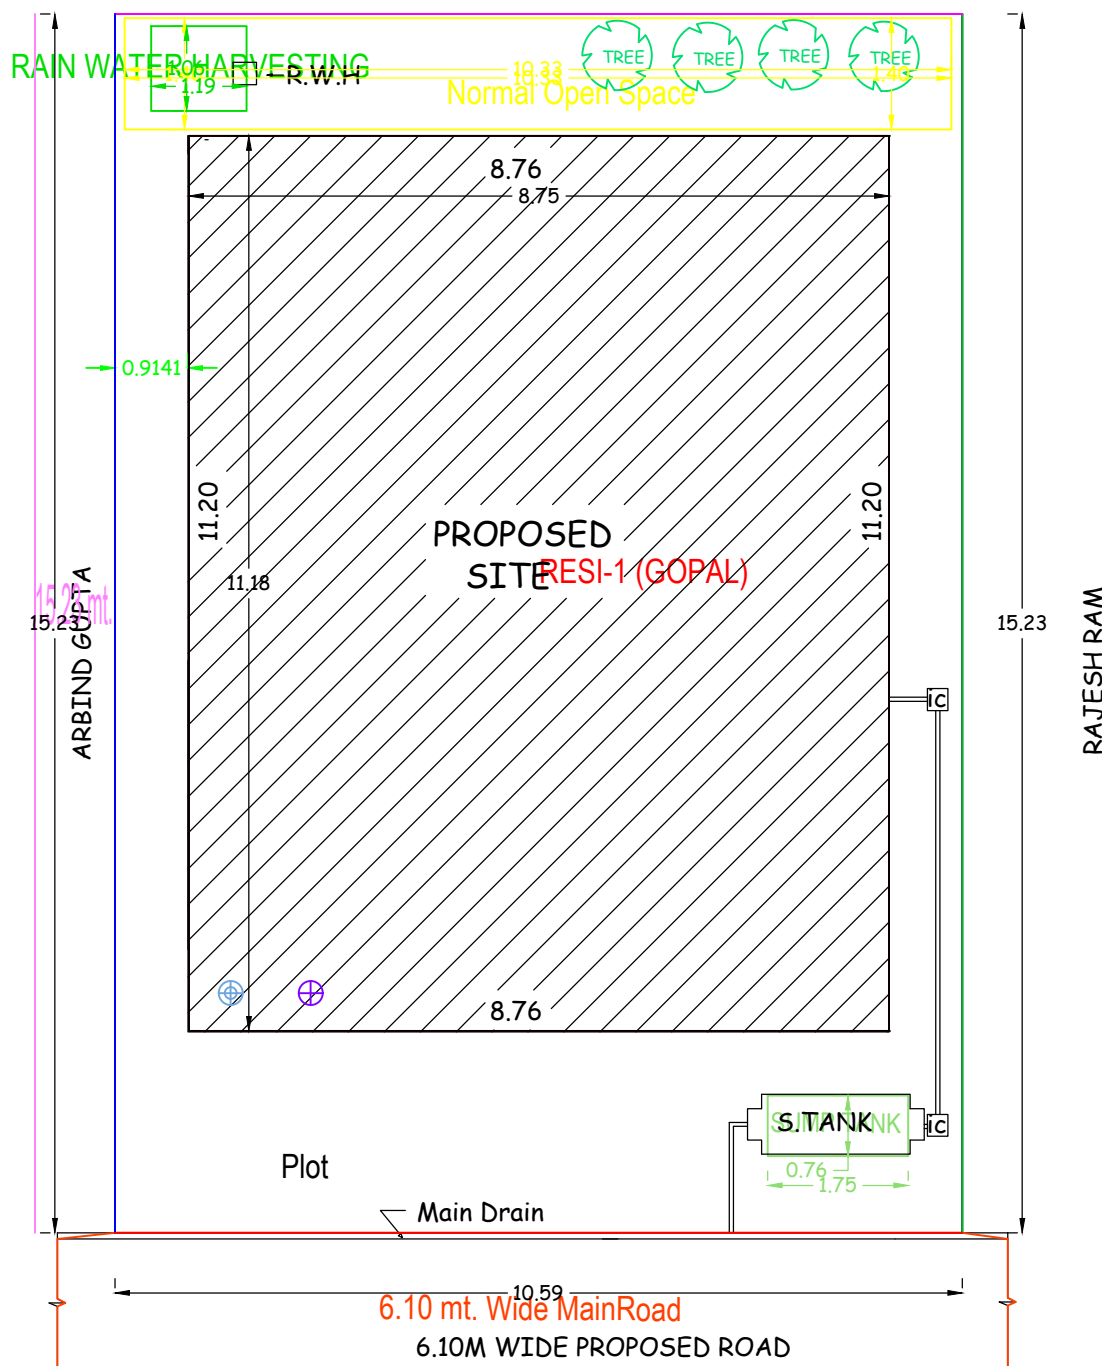

URMILA KUMARI MAHTO

SITE PLAN

SCALE :- 1IN=100 SITE PLAN