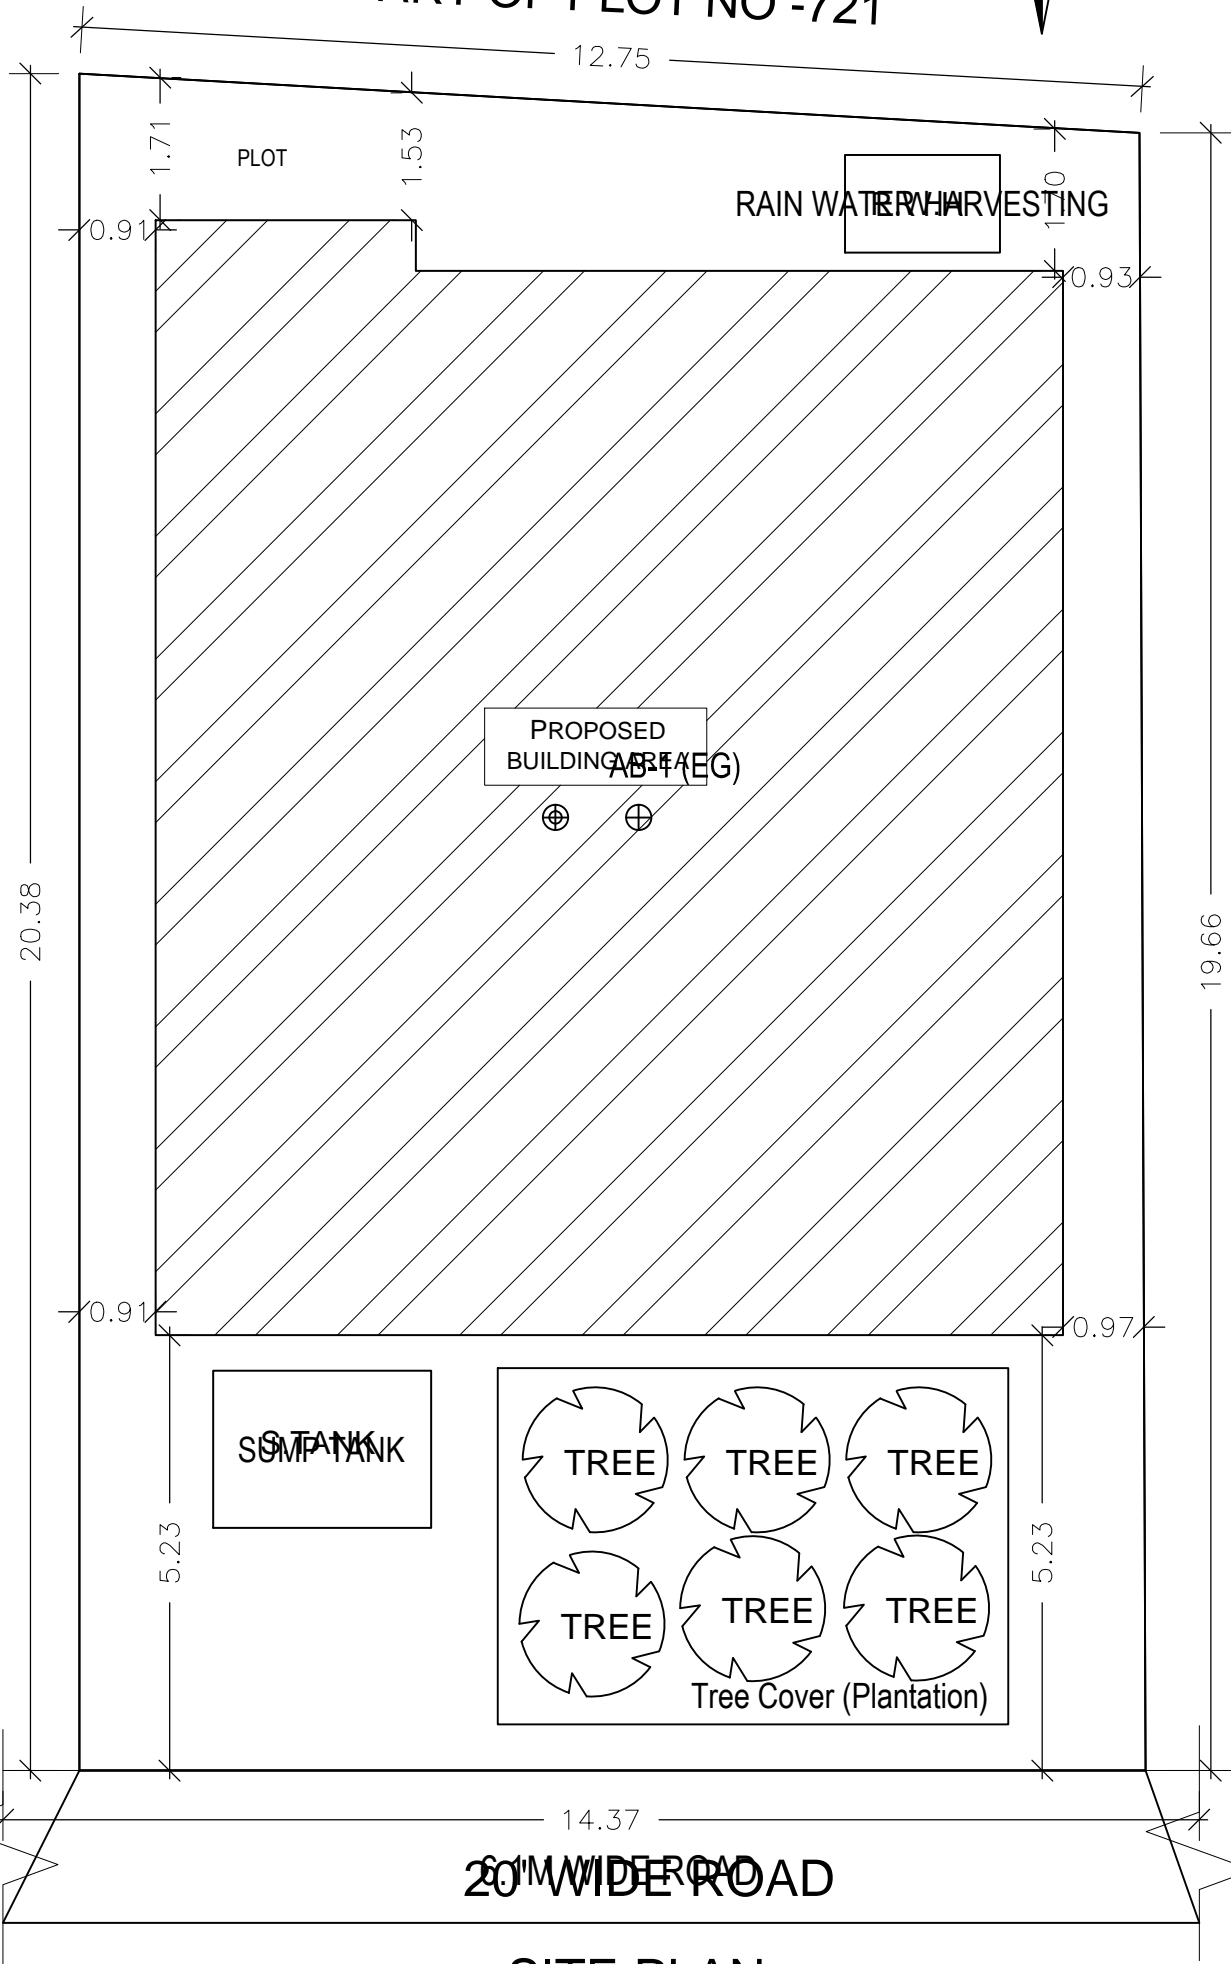

PART OF PLOT NO -721

PART OF PLOT NO -723,721 &

SMT RANI DEVI

SITE PLAN