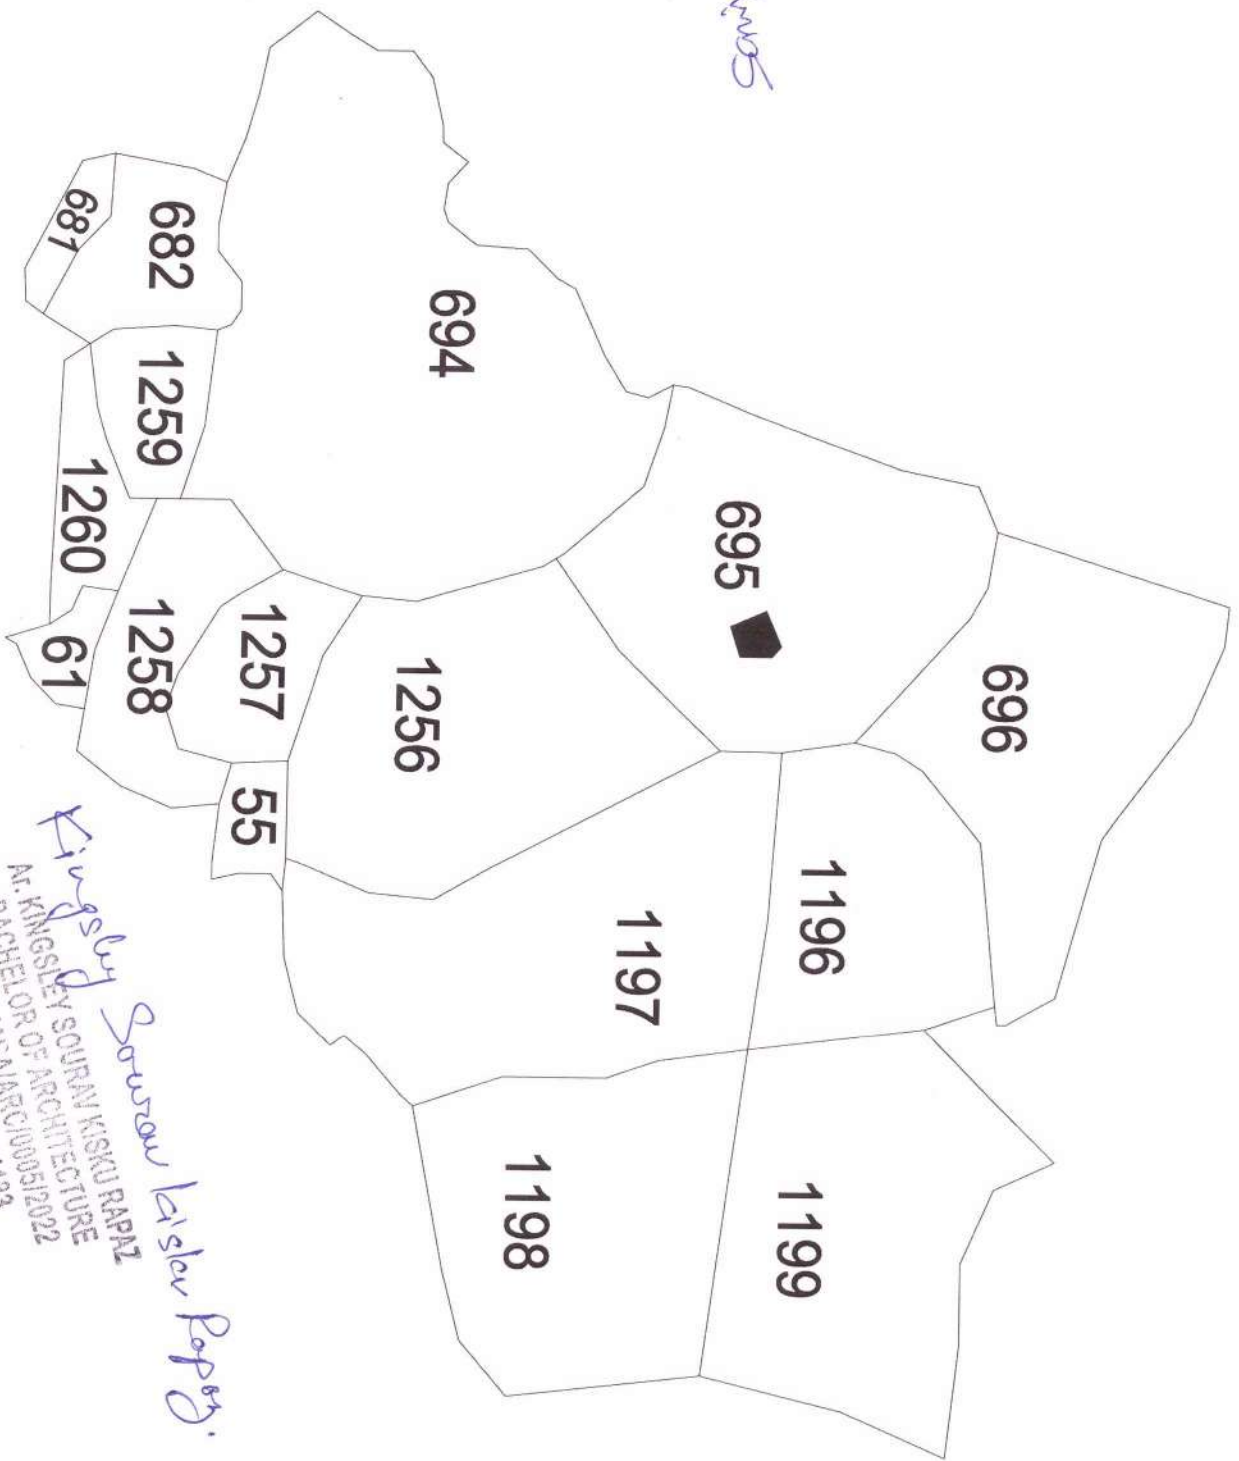

Manhattan

KEY PLAN

SCALE: - 1" = 330'0"

Key Plan

Kingsley Souran Kiskur Rappi
M. KINGSLEY SOURAN KISKUR RAPPI
BACHELOR OF ARCHITECTURE
MADA: MADA/ARC/000512022
COK: CA1237184133