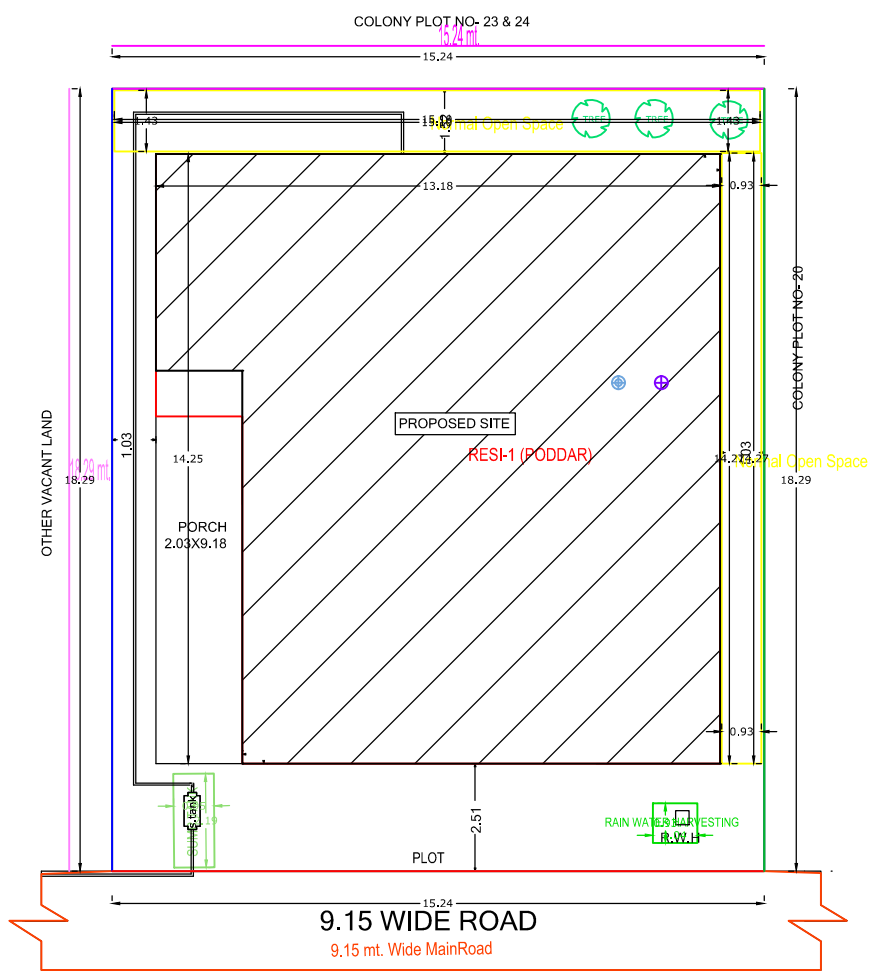

KEY PLAN  
NOT TO SCALE

SITE PLAN  
SITE PLAN  
SCALE :- 1IN=200