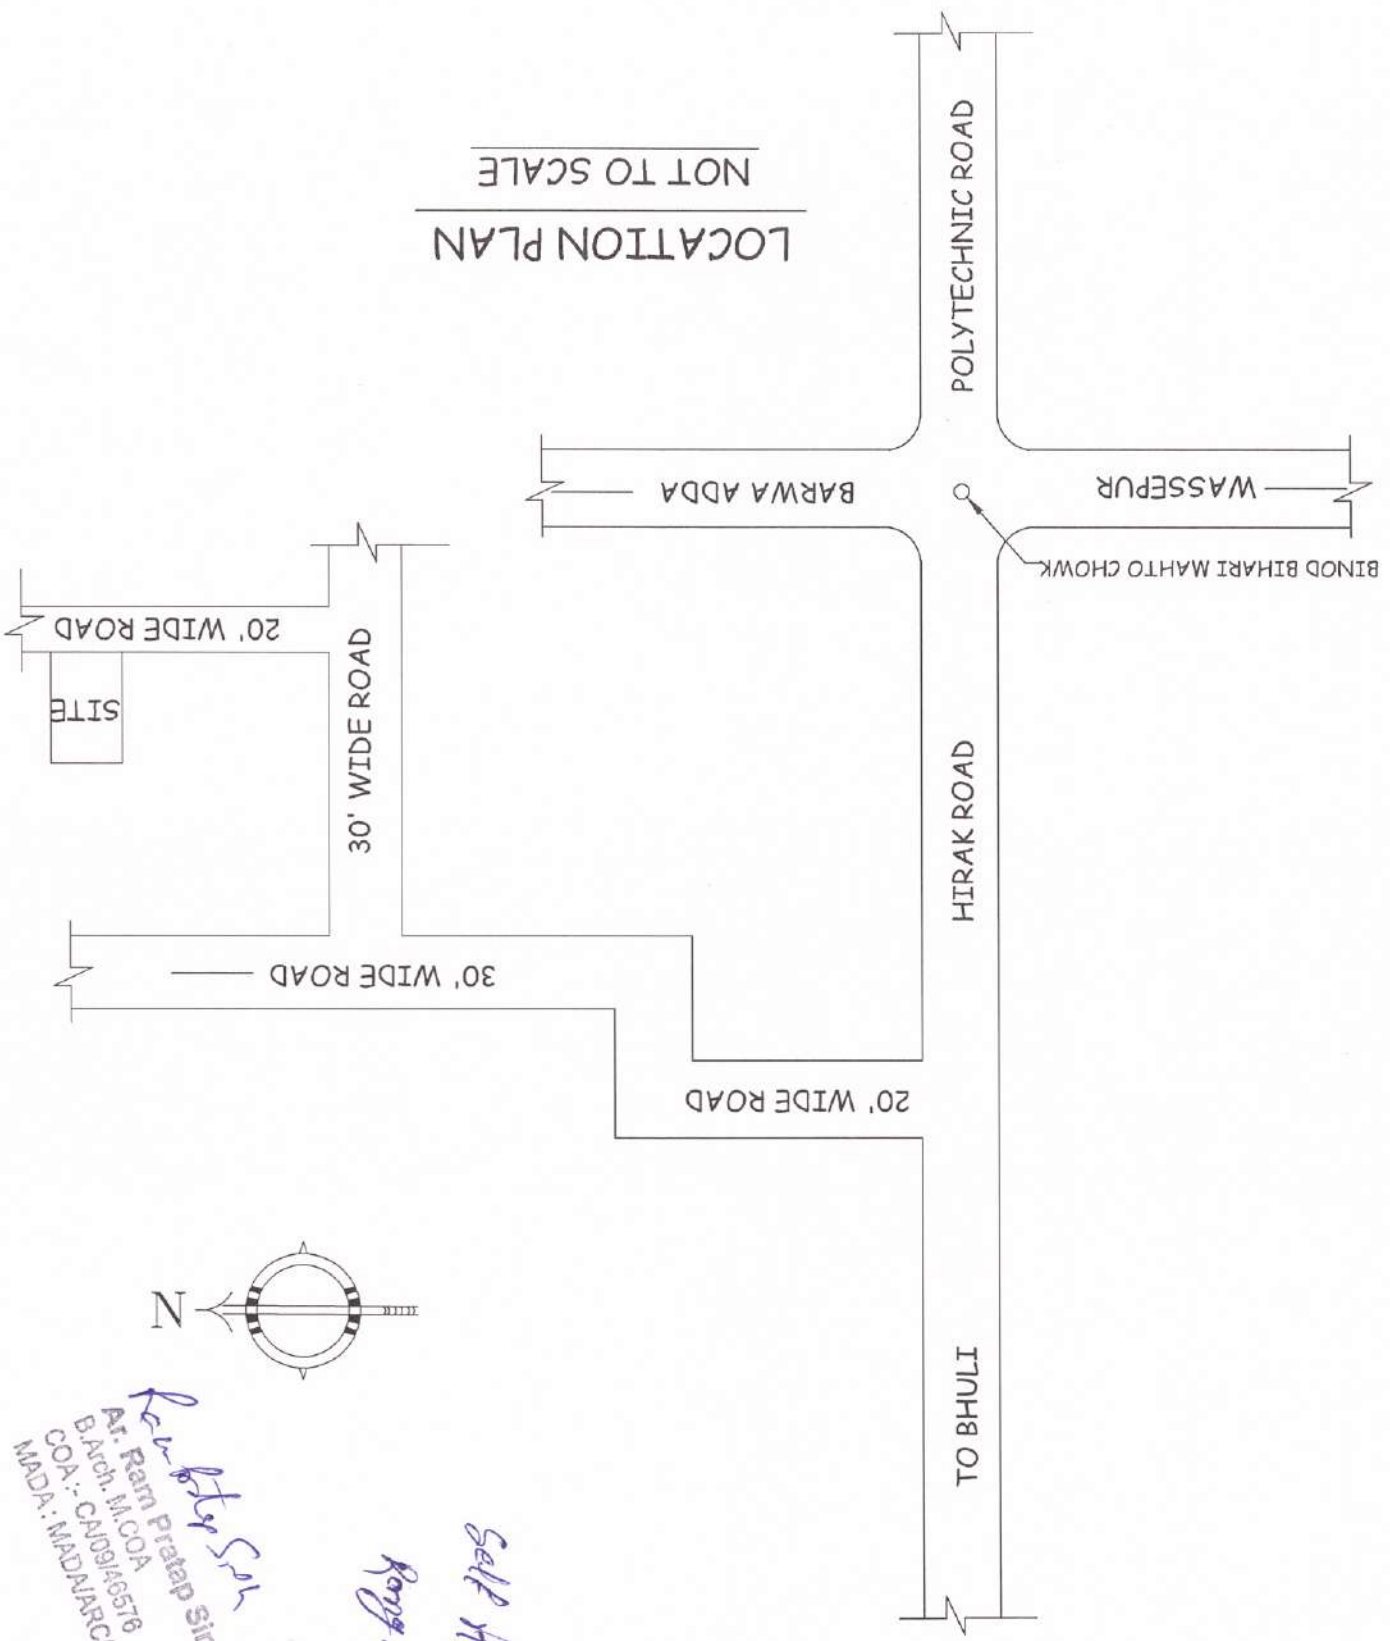

LOCATION PLAN

NOT TO SCALE

Ram Prateep Singh
 At. Ram Prateep Singh
 B.Arch. M.CO.A
 COA.: CAJ09/A6576
 MADA: MADAJARC/0024/2019

Rang Mahal Prakash
 Self Affected