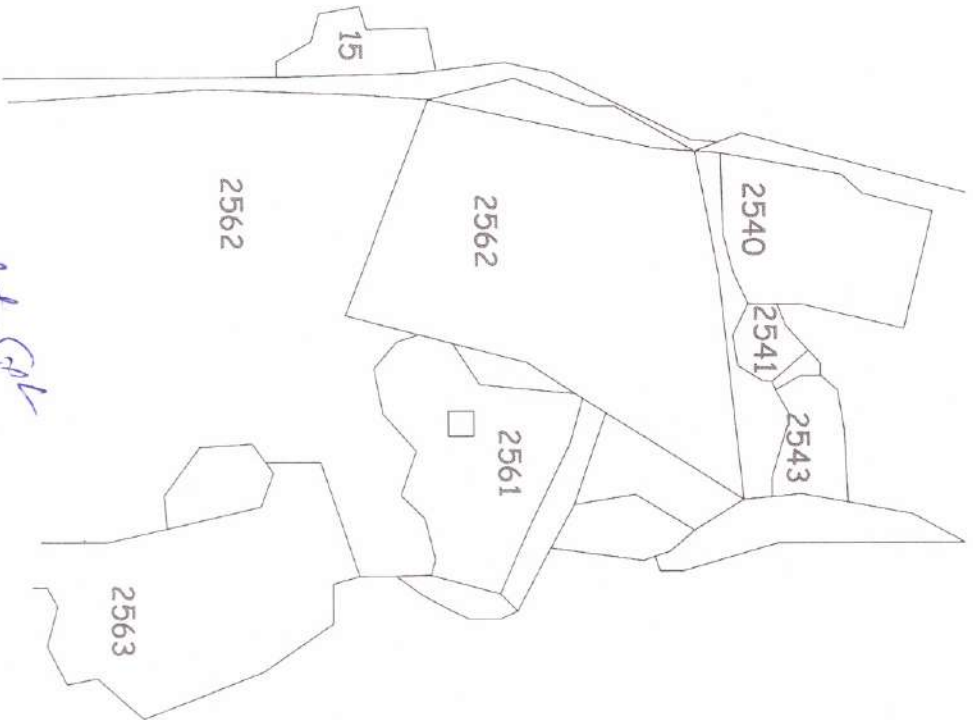

Key Plan

Bansi
Rit Bansi

Ram Pratap Singh
Ar. Ram Pratap Singh
B. Arch. MCOA
COA:- CAJ091A6576
MEMB. MMD/MAR/CI0924/2019

KEY PLAN
SCALE:- 1"=330'0"