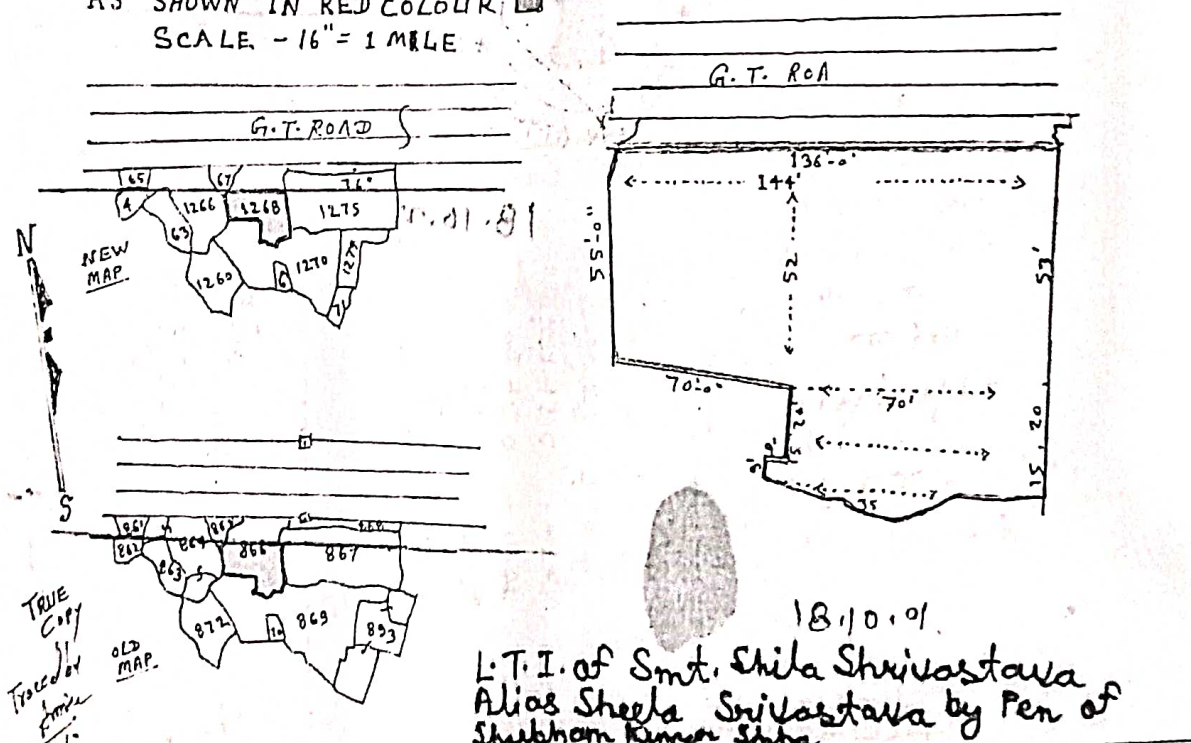

SCHEDULE - DIST. DHANBAD. P.S. - ROVINDPUR. MOUZA - PANDUKI MOUZA No - 90 NEW KHATA No - 169 , OLD KHATA No - 93 NEW PLOT NO - 1268 , OLD PLOT NO - 866 AREA - 22 DEC.

- BOUNDARY :-

N - G.T. ROAD
S - NEW PLOT No - 1270
E - ROAD
W - NEW PLOT No - 1266,

AS SHOWN IN RED COLOUR
SCALE - 1" = 1 MILE

TRUE COPY
As per original

18/10/01
L.T.I. of Smt. Shila Shrivastava
Alias Sheela Shrivastava by Pen of
Shubham Kumar Shila

(Handwritten signatures and notes in Hindi and English)