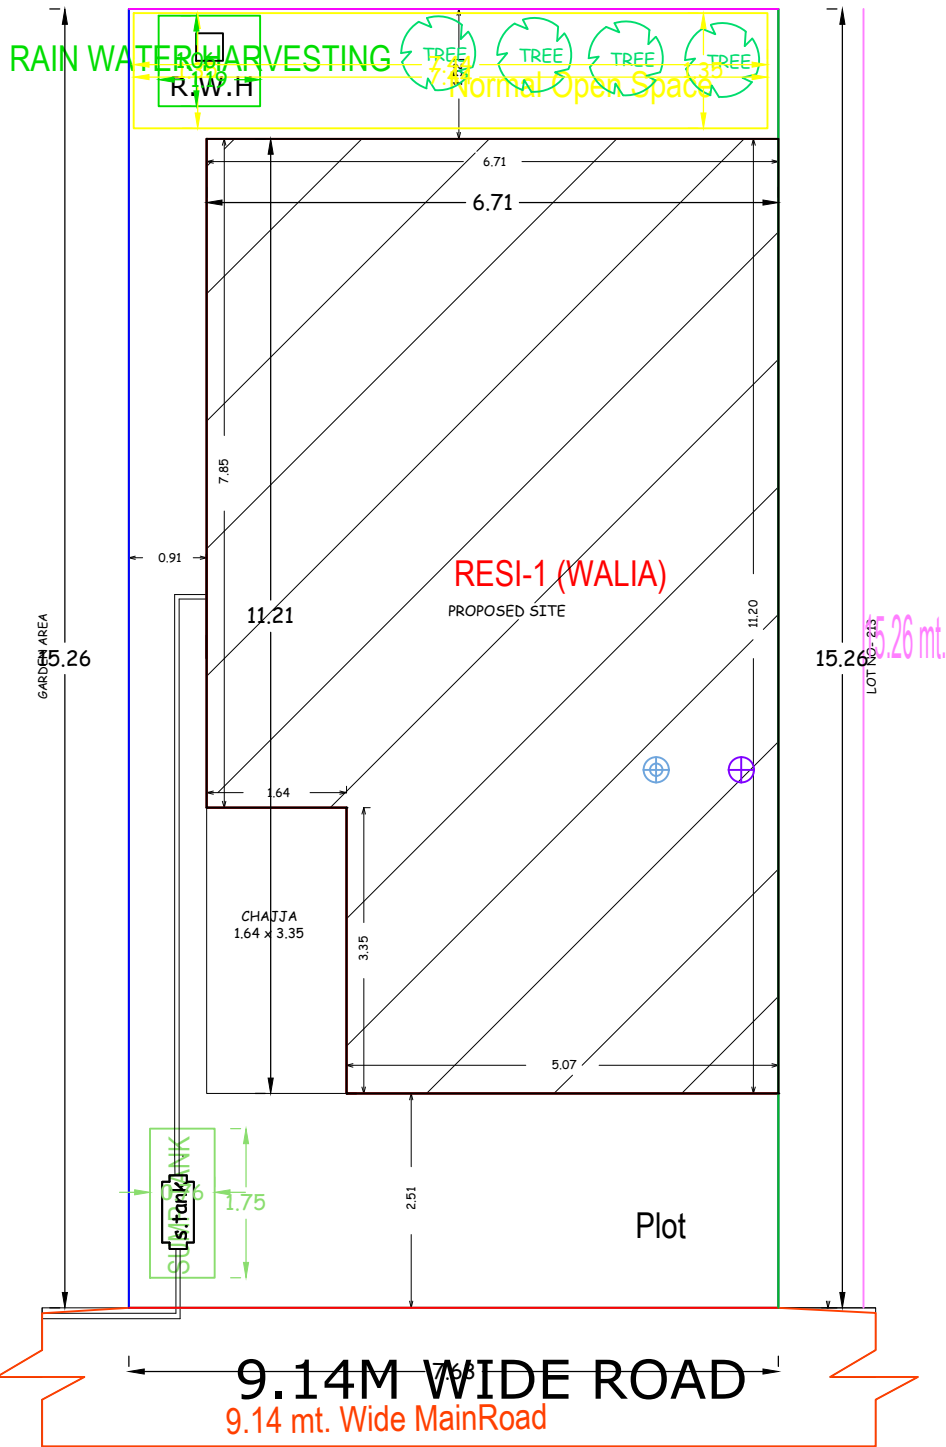

KEY PLAN

NOT TO SCALE

SITE PLAN

SCALE :- 1IN=200

SITE PLAN