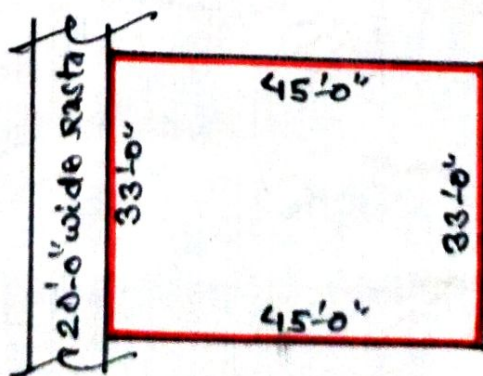

Plan showing the land on Mouza :- Sijua, Thana no. :- 35/200
under New Khata no. :- 226, old Khata no. :- 61, m. e. s. plot
no. :- 1055, 1053 (New) and c. s. plot no. :- 2781, 2783 (old),
measuring an area :- 42 decimals out of which 3.40 decimals
of land.

South :-

East :-

West :-

Data Ra Niz,
Data Ra Niz,
Land of Arya Bihar,
20' wide Rasta.

Scale :- 1/16" = 1 mile

Shown in red.

(Not to Scale)

Traced By :-