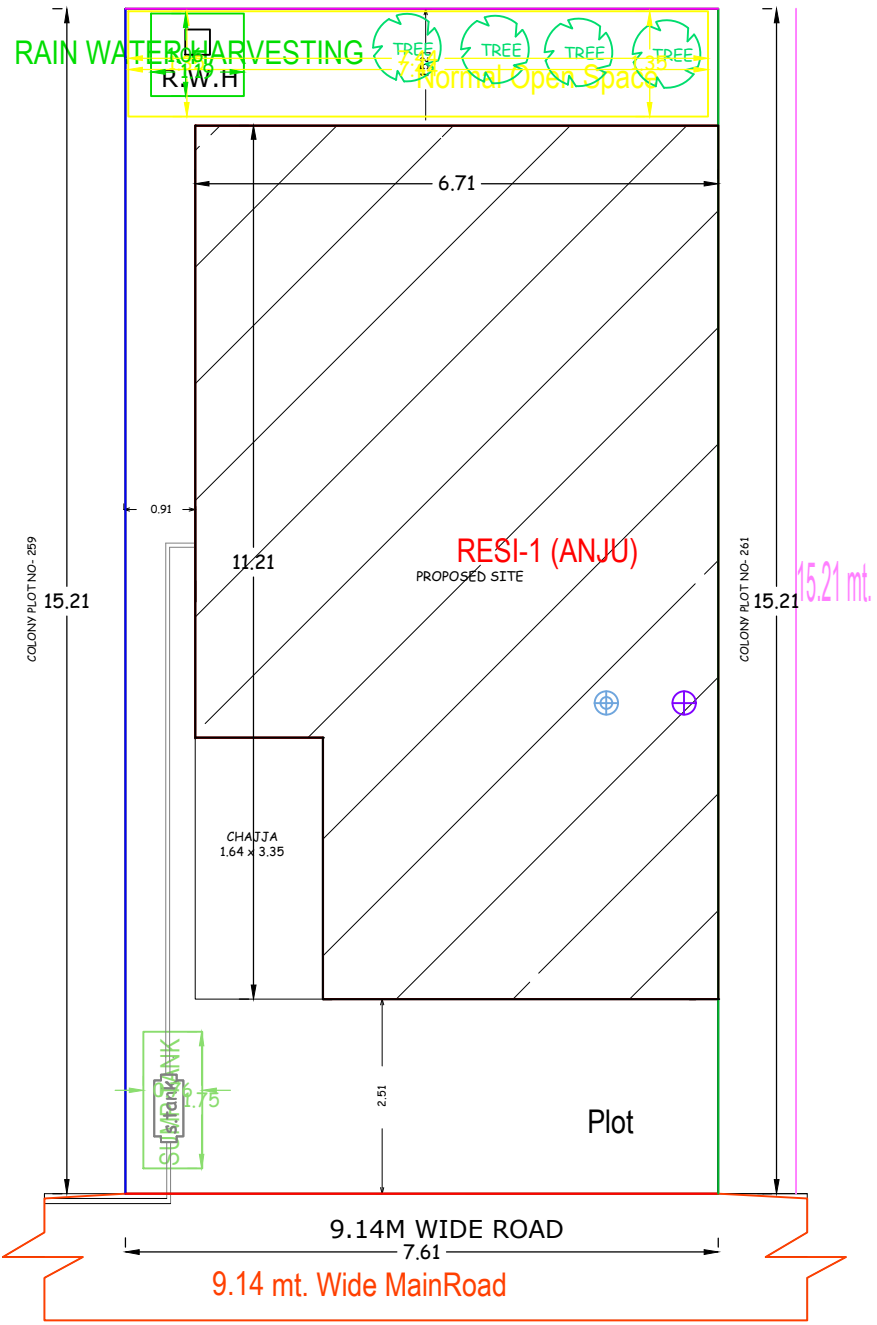

Key Plan  
7.61 mt.  
COLONY PARK  
7.61

**SITE PLAN**

SCALE :- 1IN=200

SITE PLAN