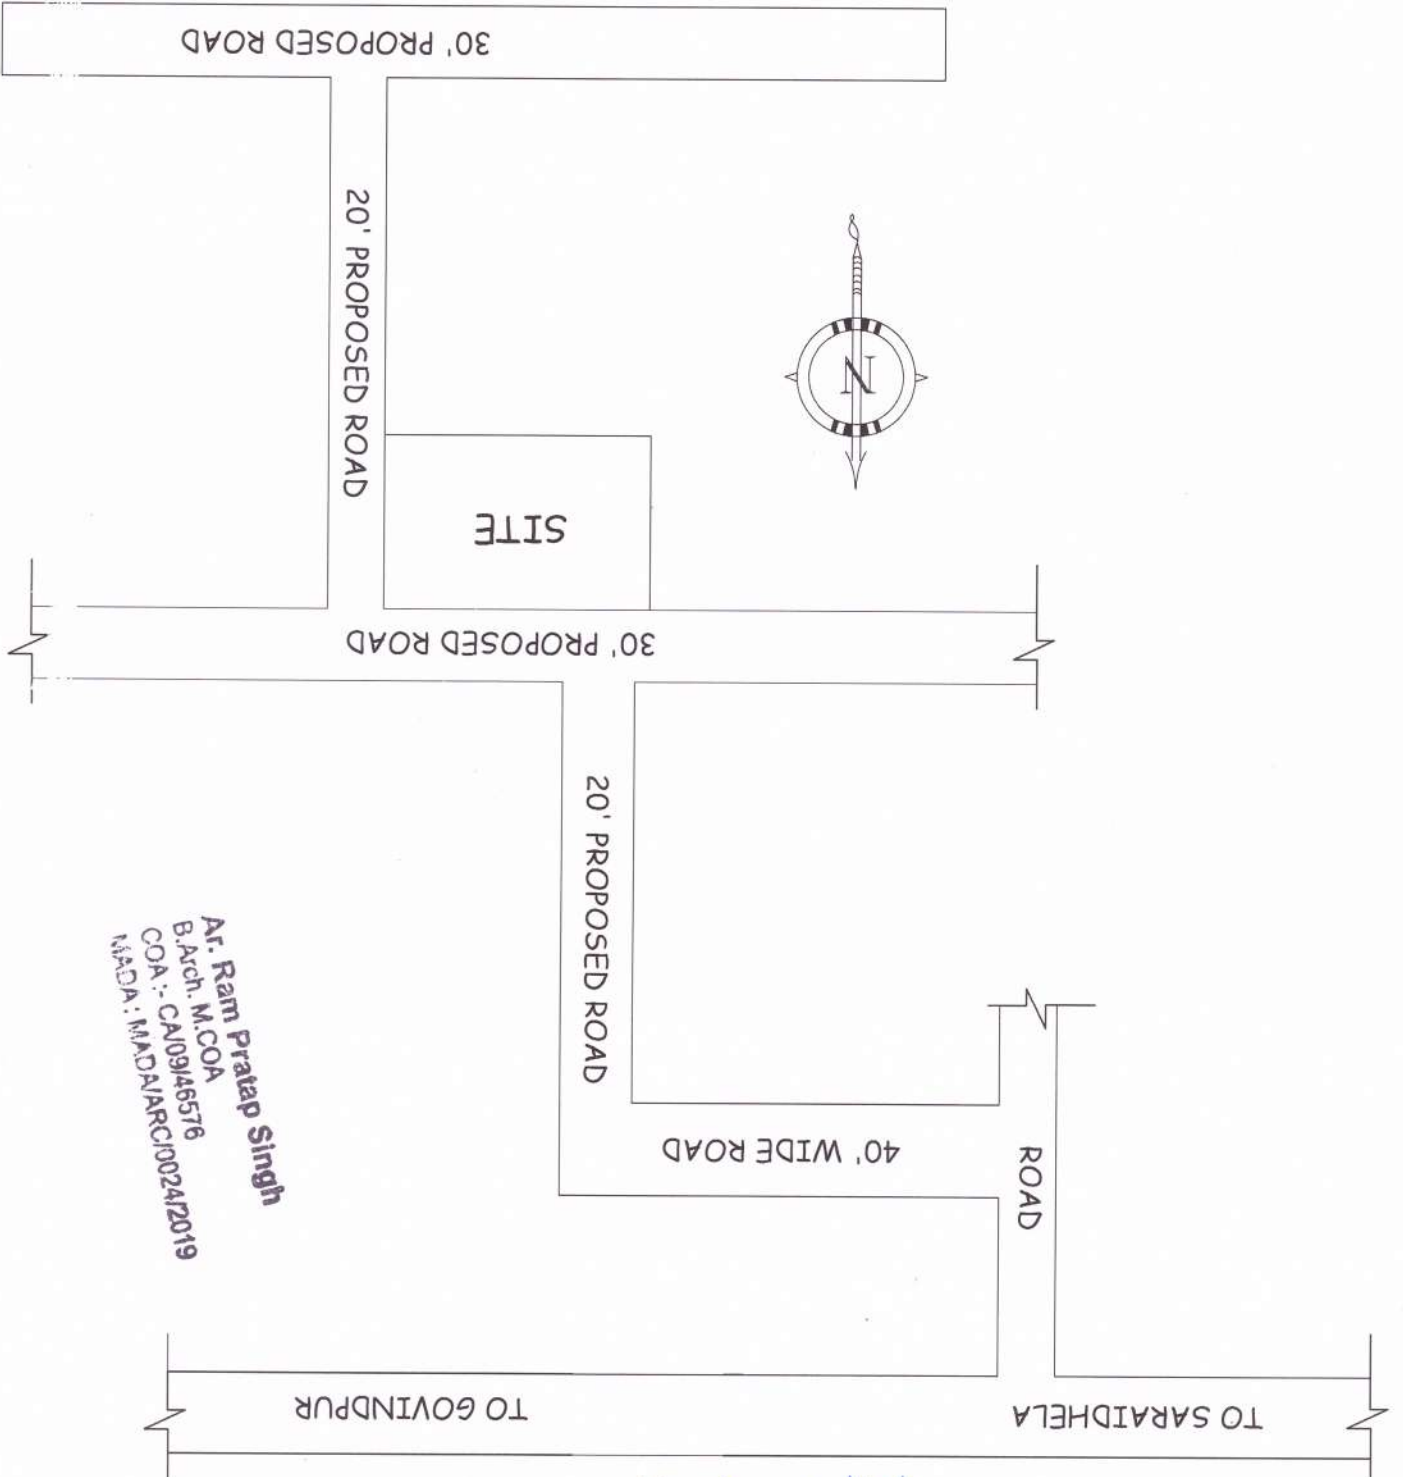

LOCATION PLAN NOT TO SCALE

Ar. Ram Pratap Singh
B.Arch. M.COA
COA :- CA109146576
MADA : MADAIARC/0024/2019

Sourabh Kumar Singh