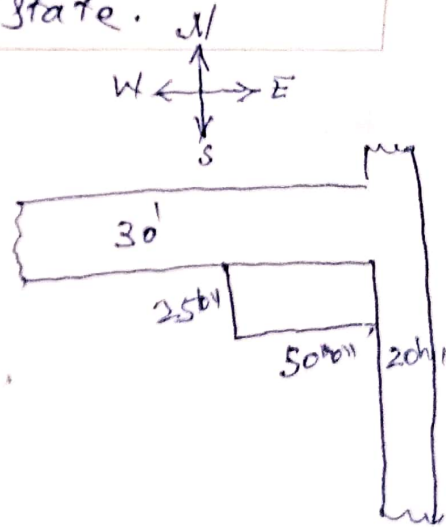

8

Site Inspection

Date: 22/05/2024

1	File No.	MADA / BP / 0106 / 2024
2	Owner Name	Sri Sourabh Kumar Singh
3	LTP	Sri Kam Prataab Singh.

4 Schedule of Boundaries

East	Road
West	Same Plot
North	Road
South	Same Plot

Plot Address	The Indiana Estate.
--------------	---------------------

Mouza: Tilakoydih
 Khata: Old:-24, New:-17
 Plot: Old:-250, New:-455
 Area: 116.18 Sqmt.

Site Inspection as per Site visit

Road width & Road type: (30'+20') and Kachcha.
 Electric: NO
 Drain: NO
 Bore: NO
 Landmark: Indiana Estate