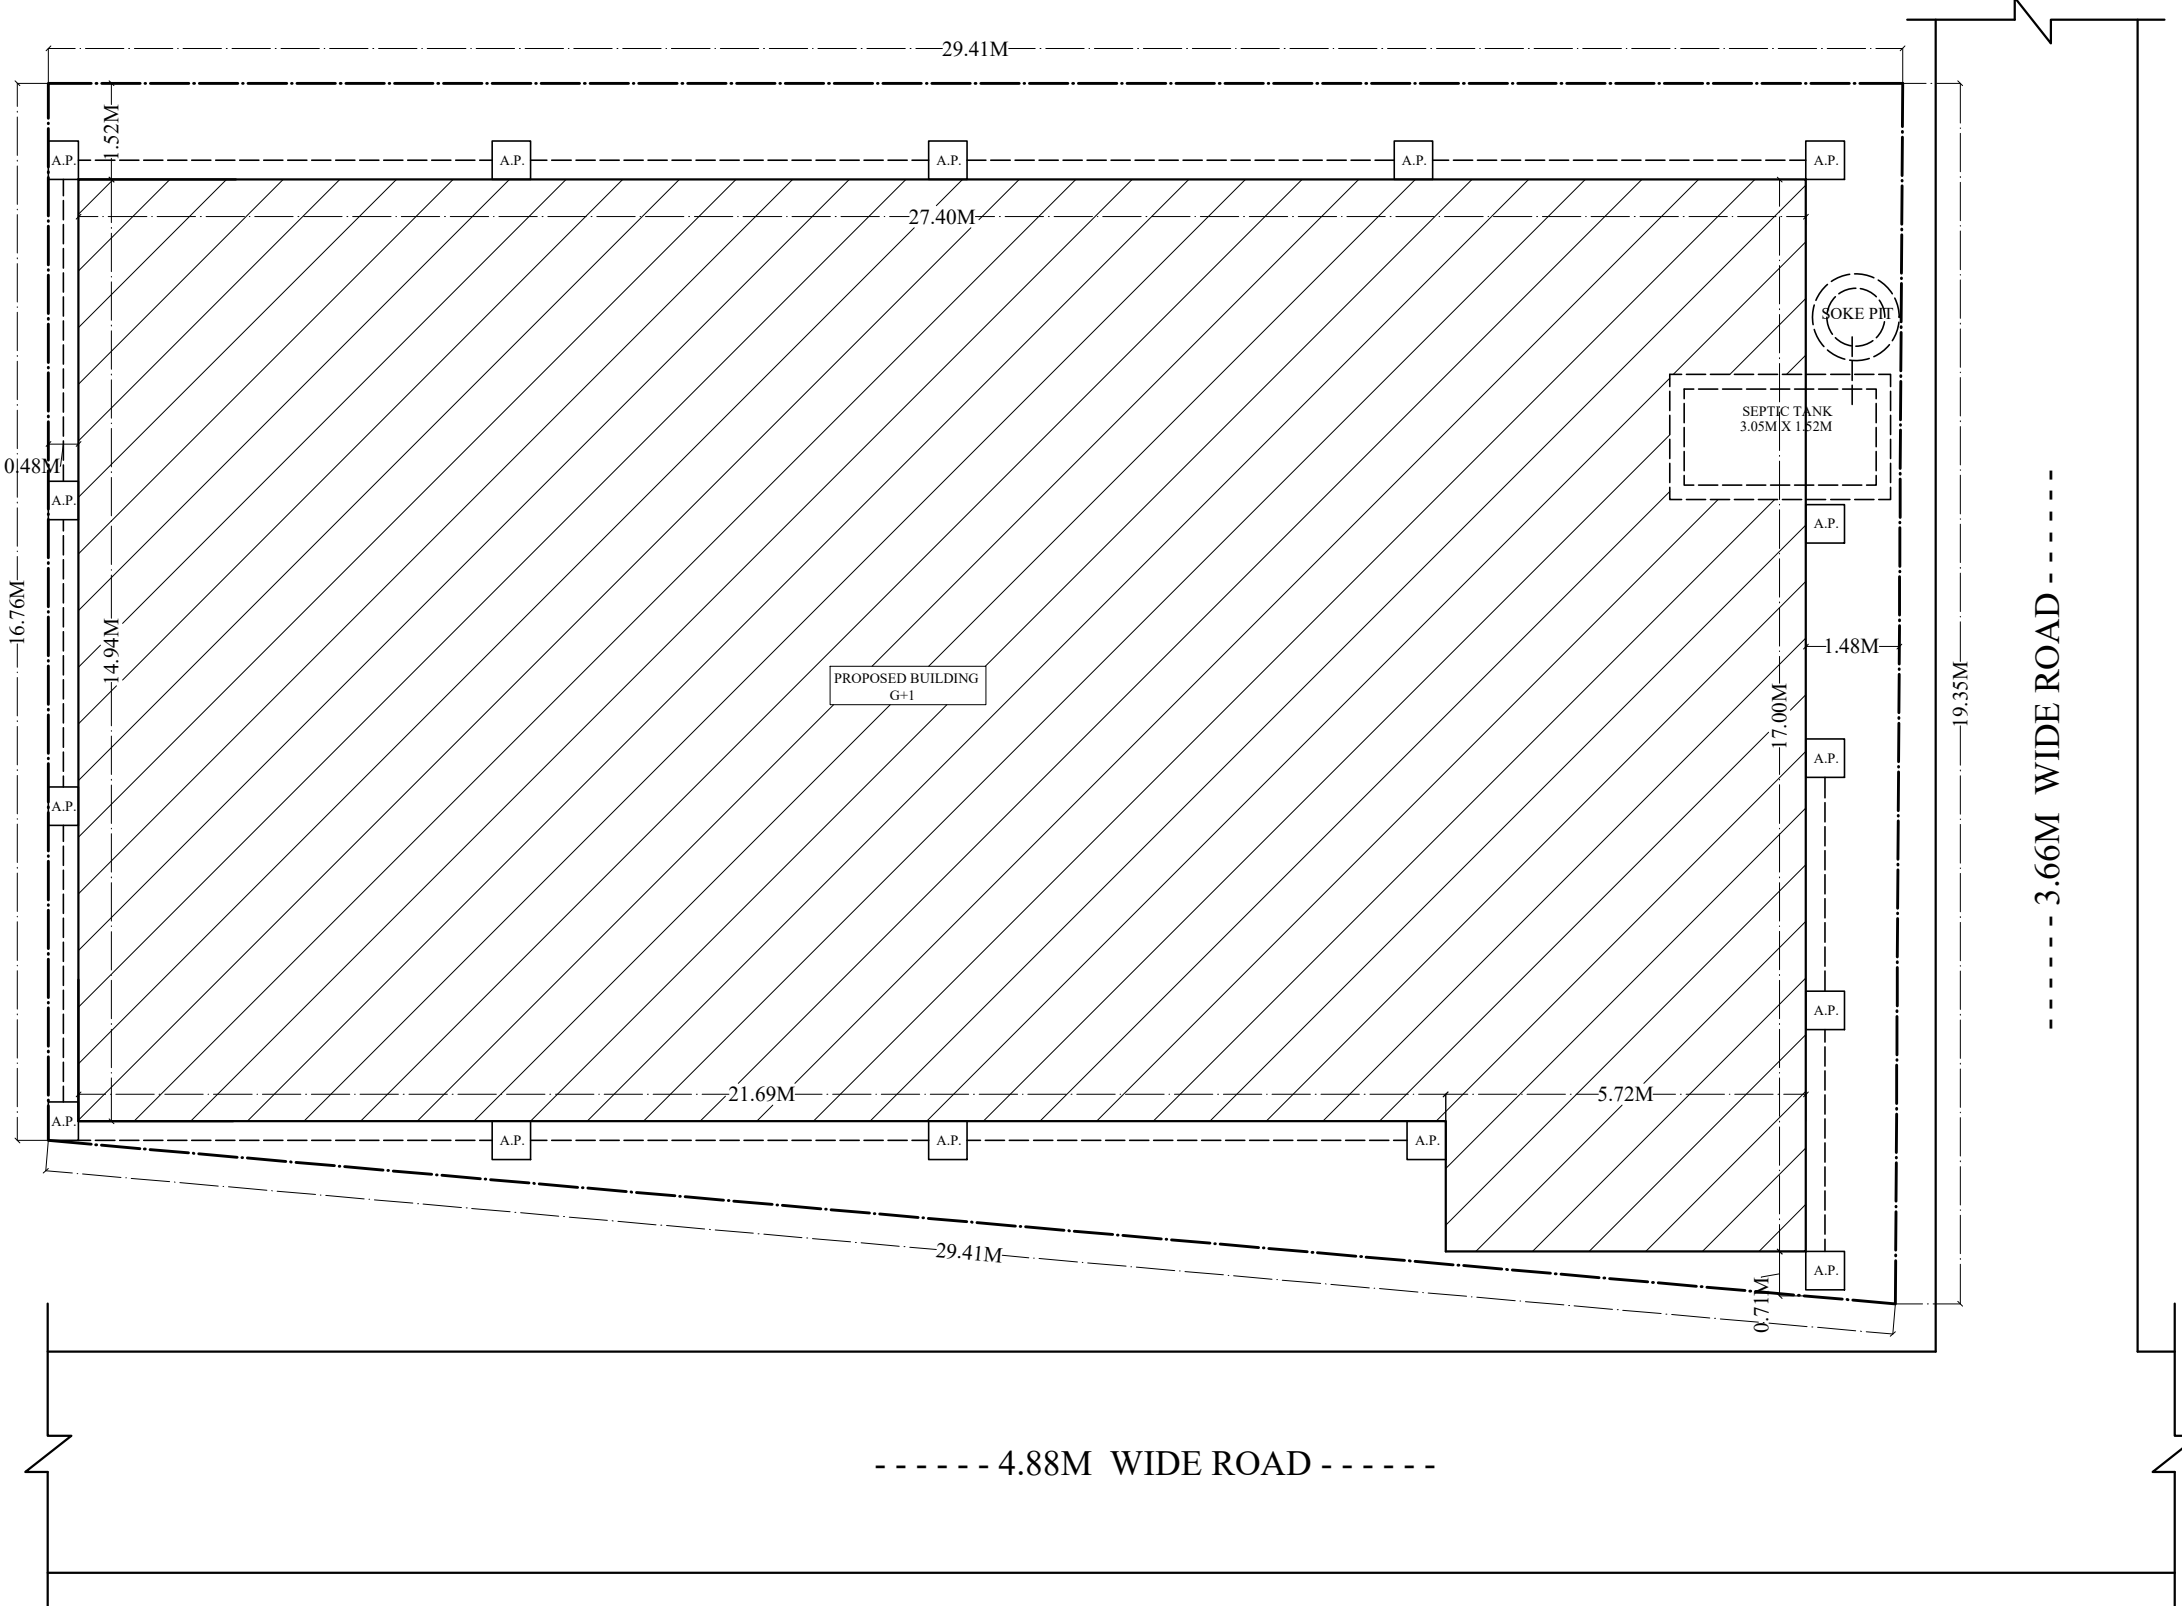

OTHER PLOT

SITE PLAN
SCALE - 1:150